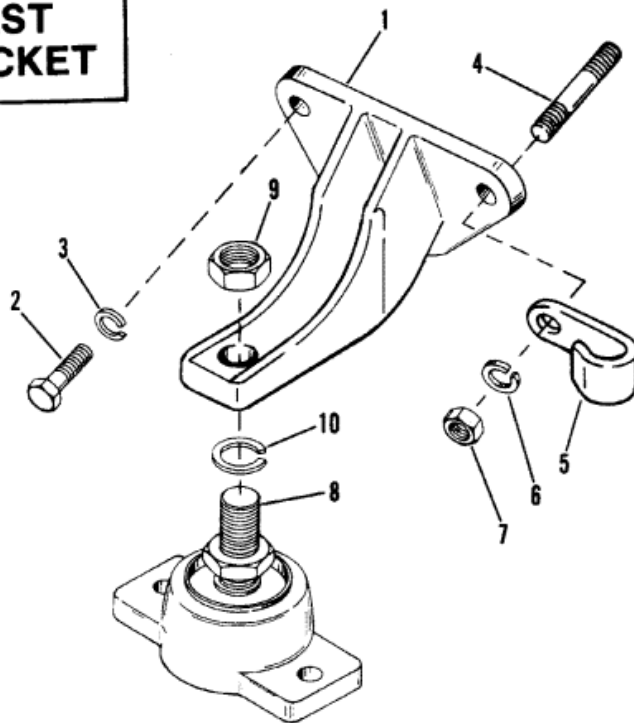

**CAST
BRACKET**

Parts List						
Ref	Class	Part	Description	Qty	Comment	Footnote
1		79550A	1 BRACKET, MOUNTING - ENGINE	2		
2	10	37612	SCREW, MOUNTING BRACKET T	2	PORT	
3	13	35048	LOCKWASHER, MOUNTING BRA	2	PORT	
2	10	68101	SCERW, MOUNTING BRACKET T	1	PORT	
3	12	46132	WASHER, MOUNTING BRACKET	1	PORT	
2	10	37612	SCREW, MOUNTING BRACKET T	2	STARBOARD	
3	13	35048	LOCKWASHER, MOUNTING BRA	2	STARBOARD	
4	16	64066	STUD, MOUNTING BRACKET TO	1	STARBOARD	
5	54	90204	CLIP, WIRING HARNESS	1	STARBOARD	
6	13	35048	LOCKWASHER< MOUNTING BRA	1	STARBOARD	
7	11	32219	NUT, MOUNTING BRACKET STU	1	STARBOARD	
8		66284A	2 BASE, ENGINE MOUNT	2		
9	11	20739	NUT, JAM - ENGINE MOUNT BA	4		
10	13	68102	LOCKWASHER, MOUNTING BRA	2		